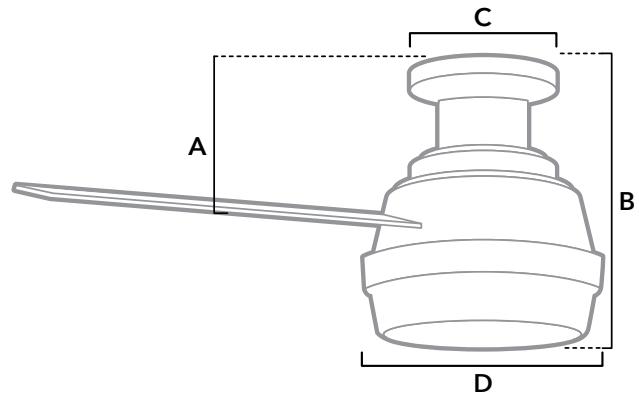

DIMENSIONS

Measured in inches

- A. 8.08
- B. 11.03
- C. 6.69
- D. 11

59247 | Brushed Nickel Body with Black Oak or Chocolate Oak Grain Blades

ADDITIONAL FINISHES

59248
Fresh White Body with Blonde Oak or Fresh White Blades

59449
Noble Bronze Body with Mid Century Walnut or Umber Walnut Blades

FAN SPECIFICATIONS

Motor Type	Reversible	Wire Length	Control Type	Downrod	Location	Blade #	Add'l Sizes
AC	YES	8" Low Profile	Handheld Remote	N/A	Indoor	4	44", 60"